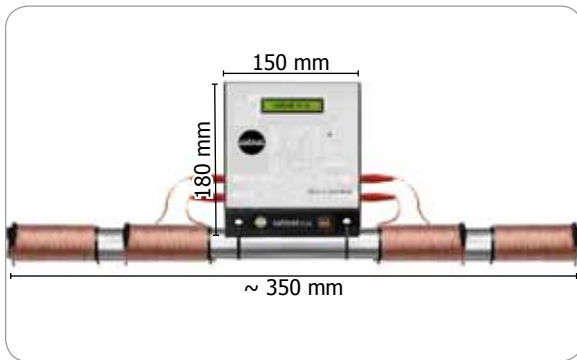

### calmat PLUS max. Ø 3"

Maximum capacity	15 m <sup>3</sup> /h ~ 66 US gpm
Maximum pipe diameter	3" ~ 76 mm
Voltage	24 Volt
Wattage	4.3 Watt
Impulse cables	4 x 5 m 13ft 1.5" x 16ft 4.9"
Power supply	100 - 240 V~ 50/60 Hz
Output	4 x capacitive
Frequency range	3 - 32 KHz
Measurements (Main Unit)	150/180/50 mm 5.9"/7.1"/2"
Required space	350 mm 13.8"
Languages	8
Programs	6