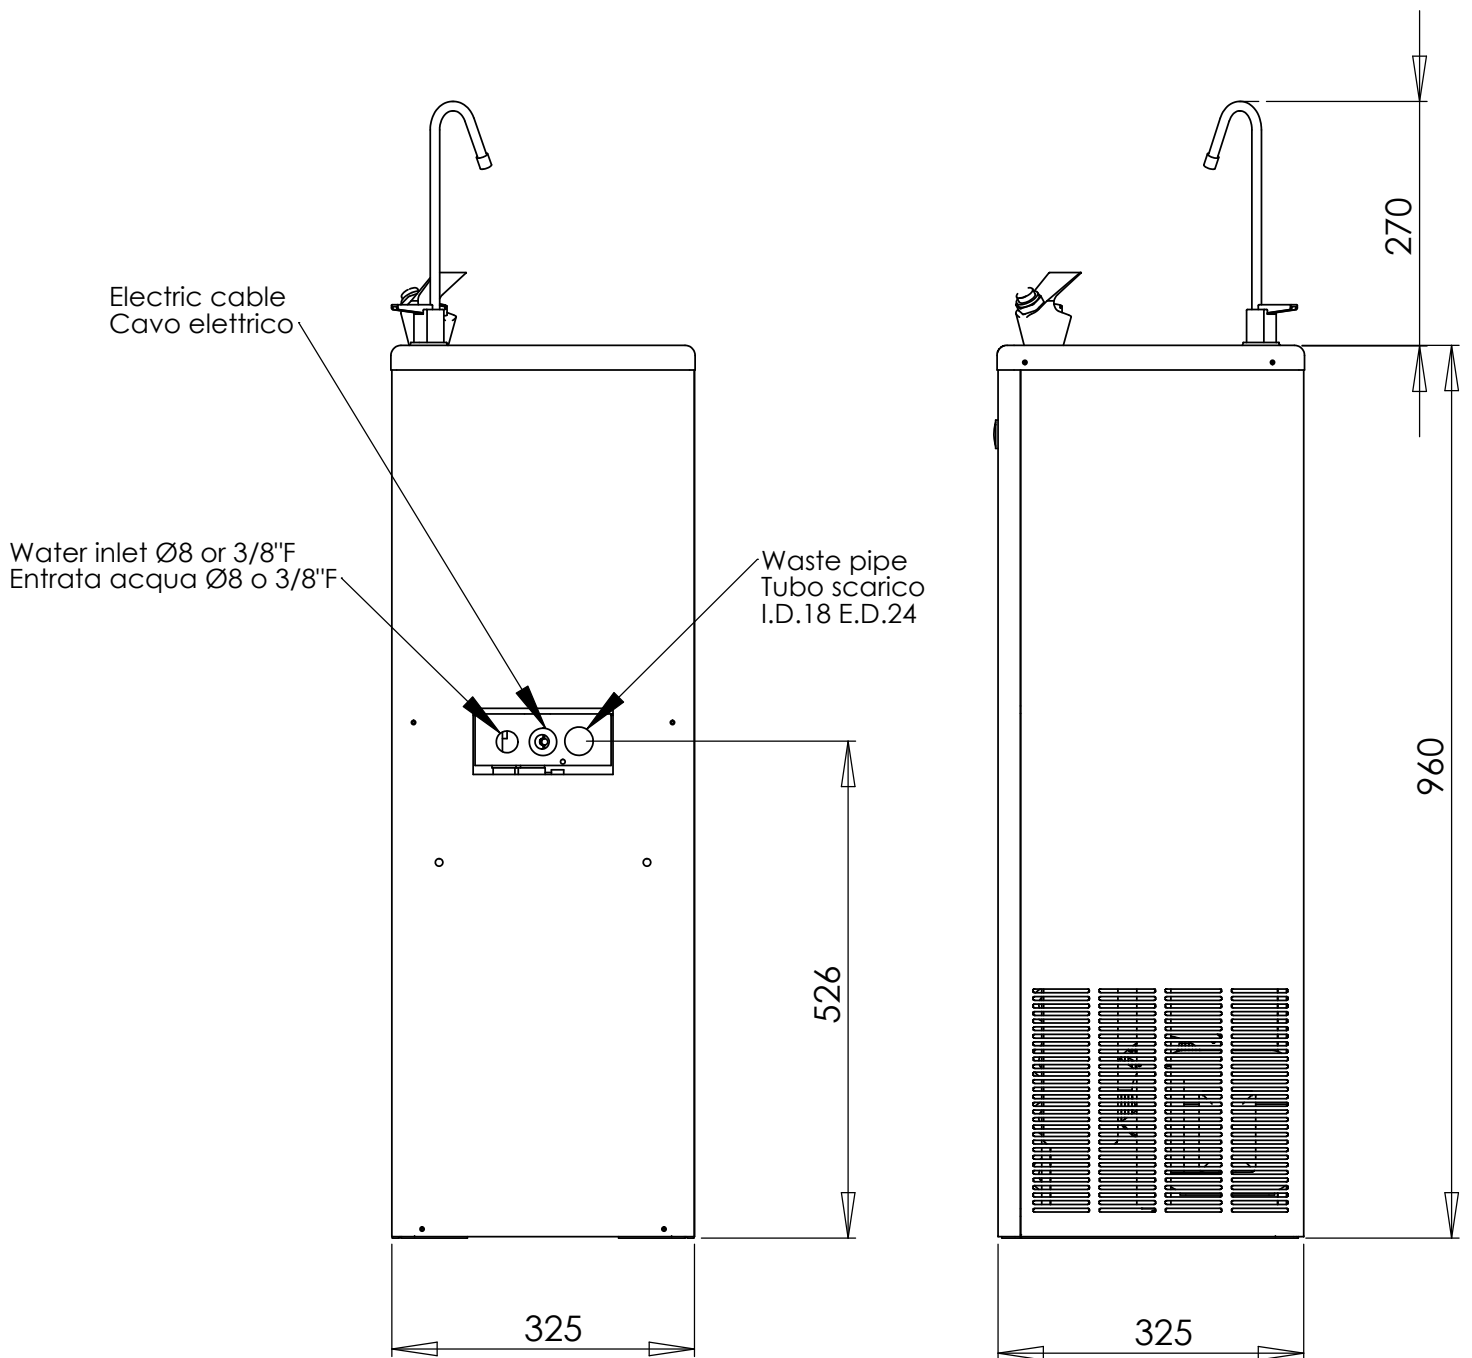

Entrata acqua Ø8mm o 3/8F
Water inlet Ø8mm o 3/8F

Tubo scarico
Waste pipe
I.D. 18 e E.D. 24

Cavo elettrico
Electric cable

RIVER 15

Entrata acqua Ø8mm o 3/8F
Water inlet Ø8mm o 3/8F

Cavo elettrico
Electric cable

Tubo scarico
Waste pipe
I.D. 18 e E.D. 24

RIVER 25 - 50

RIVER AF 25 - AF 50