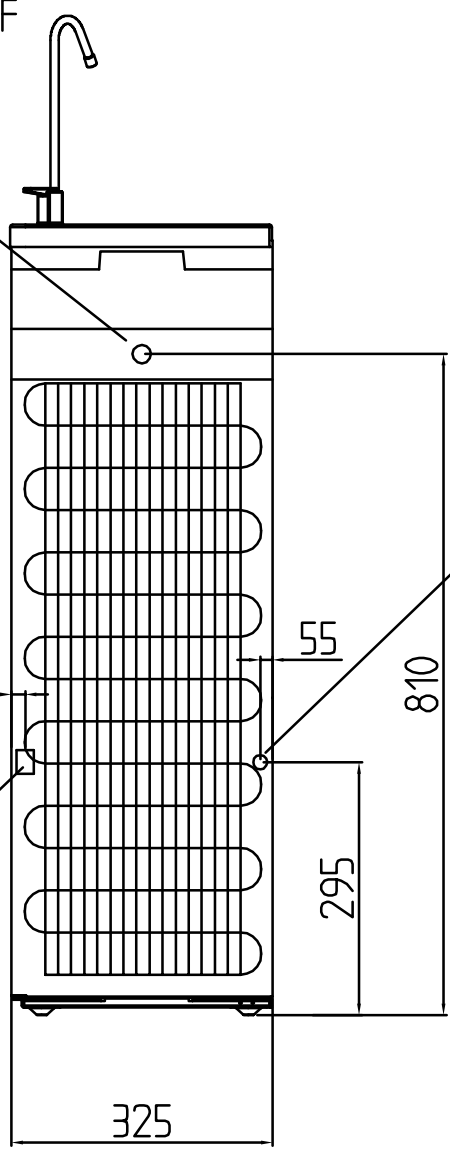

Entrata acqua Ø8mm o 3/8F
Water inlet Ø8mm o 3/8F

Tubo scarico
Waste pipe
I.D. 18 e E.D. 24

Cavo elettrico
Electric cable

RIVER 15

Entrata acqua Ø8mm o 3/8F
Water inlet Ø8mm o 3/8F

Cavo elettrico
Electric cable

Tubo scarico
Waste pipe
I.D. 18 e E.D. 24

RIVER 25 - 50

RIVER AF 25 - AF 50