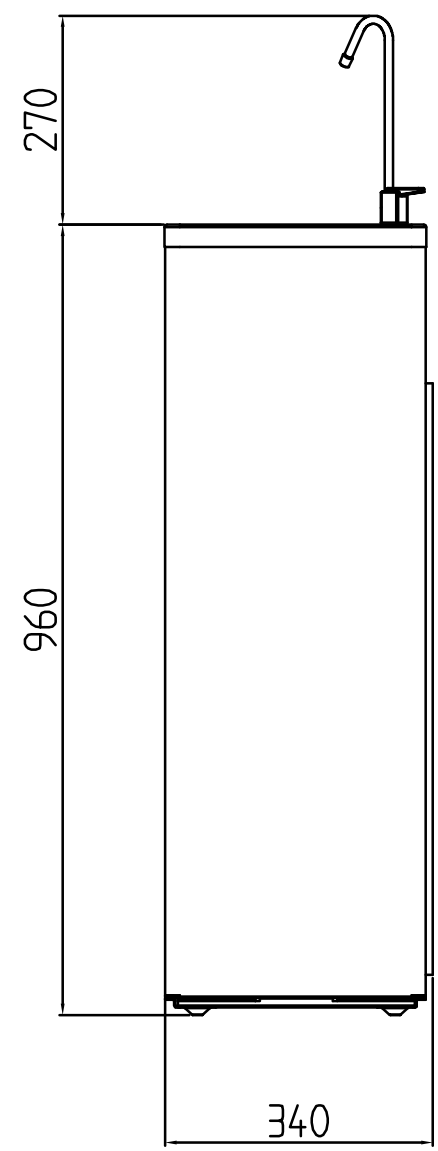

Entrata acqua Ø8mm o 3/8F
Water inlet Ø8mm o 3/8F

Tubo scarico
Waste pipe
I.D. 18 e E.D. 24

Cavo elettrico
Electric cable

RIVER 15

Entrata acqua Ø8mm o 3/8F
Water inlet Ø8mm o 3/8F

Cavo elettrico
Electric cable

Tubo scarico
Waste pipe
I.D. 18 e E.D. 24

RIVER 25 - 50

RIVER AF 25 - AF 50