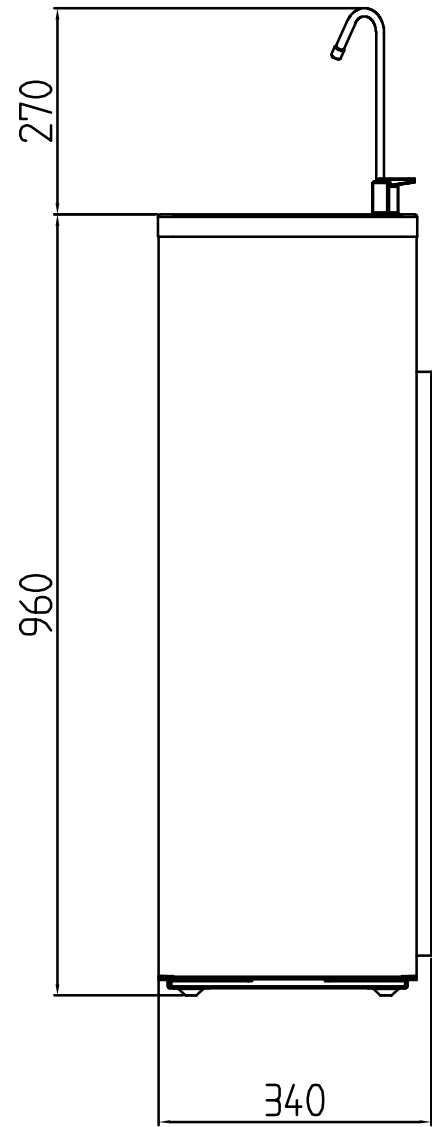

Entrata acqua Ø8mm o 3/8F
Water inlet Ø8mm o 3/8F

Tubo scarico
Waste pipe
I.D. 18 e E.D. 24

Cavo elettrico
Electric cable

RIVER 15

Entrata acqua Ø8mm o 3/8F
Water inlet Ø8mm o 3/8F

Cavo elettrico
Electric cable

Tubo scarico
Waste pipe
I.D. 18 e E.D. 24

RIVER 25 - 50

RIVER AF 25 - AF 50