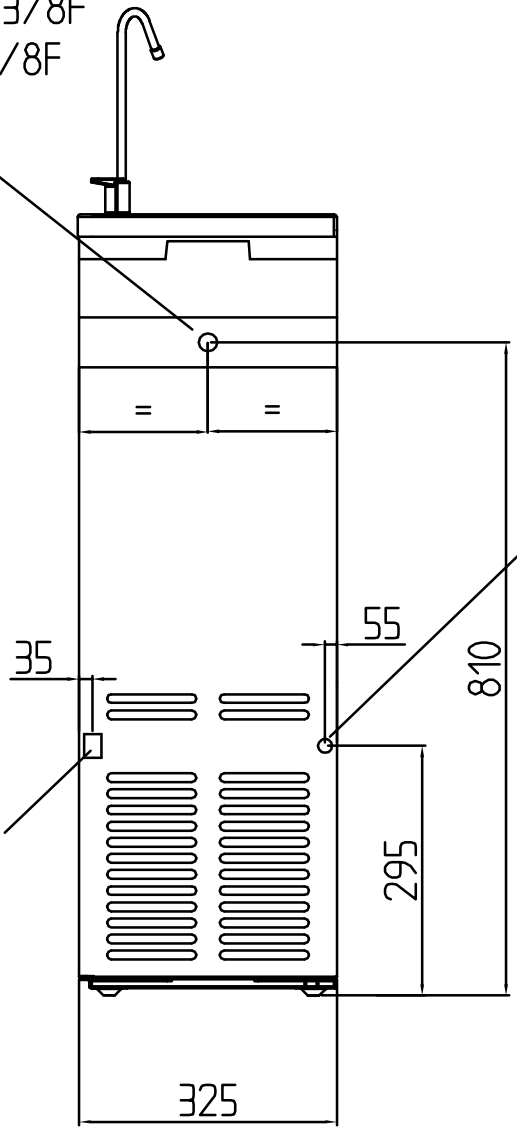

Entrata acqua Ø8mm o 3/8F
Water inlet Ø8mm o 3/8F

Tubo scarico
Waste pipe
I.D. 18 e E.D. 24

Cavo elettrico
Electric cable

RIVER 15

Entrata acqua Ø8mm o 3/8F
Water inlet Ø8mm o 3/8F

Cavo elettrico
Electric cable

Tubo scarico
Waste pipe
I.D. 18 e E.D. 24

RIVER 25 - 50

RIVER AF 25 - AF 50