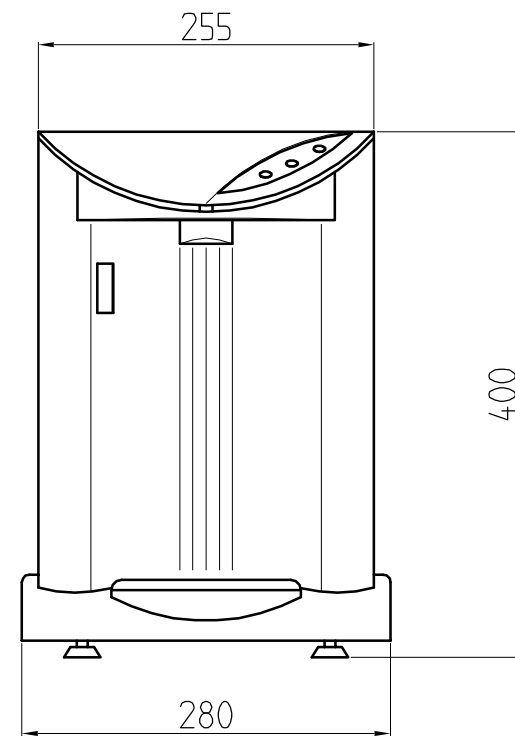

Entrata acqua Ø8mm o 3/4M
Water inlet Ø8mm or 3/4M

JET 30/45 EC (V09)

Entrata acqua Ø8mm o 3/4M
Water inlet Ø8mm or 3/4M

JET 30/45 (V09)