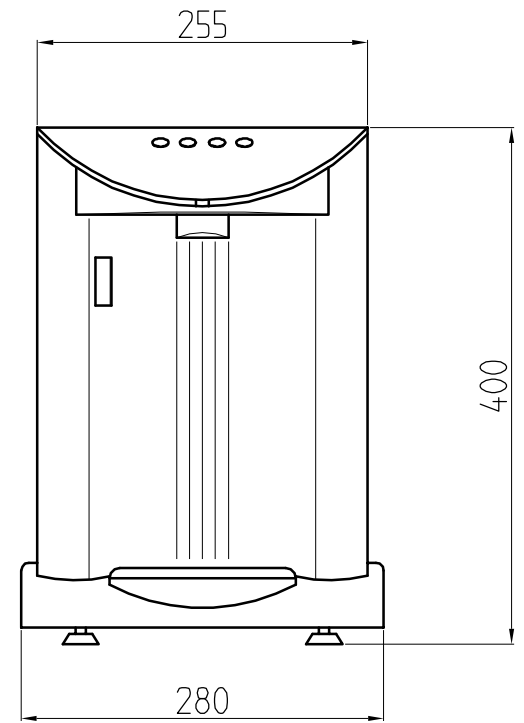

Entrata acqua Ø8mm o 3/4M
Water inlet Ø8mm or 3/4M

JET 30/45 EC (V09)

Entrata acqua Ø8mm o 3/4M
Water inlet Ø8mm or 3/4M

JET 30/45 (V09)