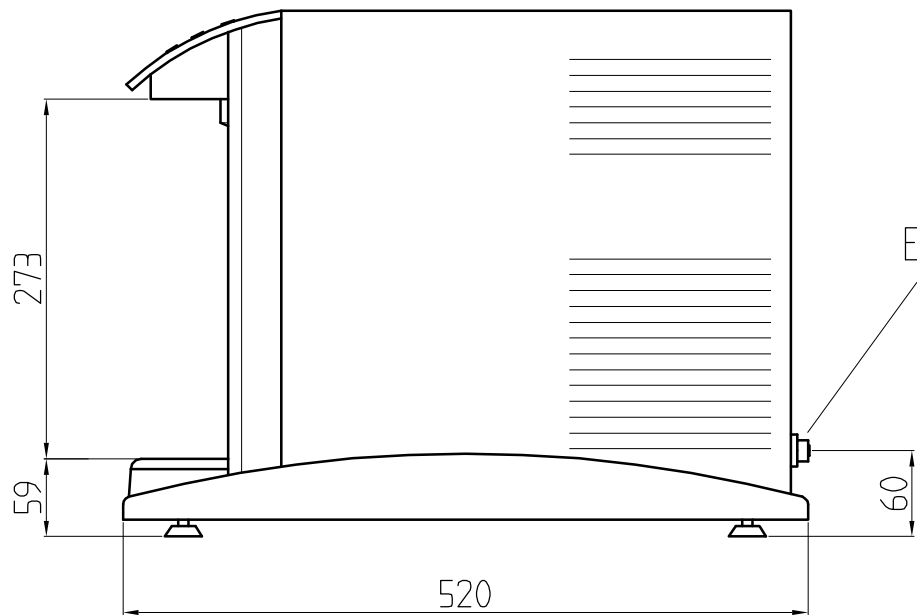

Entrata acqua Ø8mm o 3/4M
Water inlet Ø8mm or 3/4M

JET 30/45 EC (V09)

Entrata acqua Ø8mm o 3/4M
Water inlet Ø8mm or 3/4M

JET 30/45 (V09)