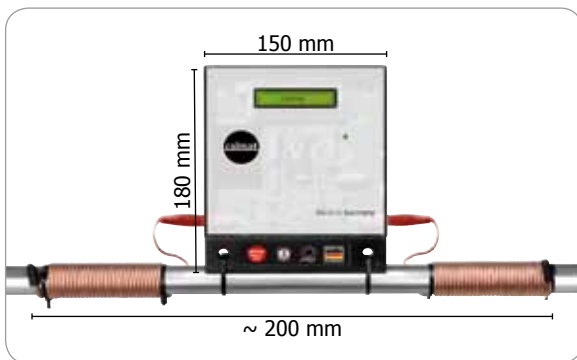

calmat

Technical Data

calmat max. \varnothing 1 1/2"

Maximum capacity	3 m ³ /h ~ 13 US gpm
Maximum pipe diameter	1 1/2" ~ 38 mm
Voltage	24 Volt
Wattage	4.3 Watt
Impulse cables	2 x 3 m 6ft 6.7" x 9ft 10.1"
Power supply	100 - 240 V~ 50/60 Hz
Output	2 x capacitive
Frequency range	3 - 32 KHz
Measurements (Main Unit)	150/180/50 mm 5.9"/7.1"/2"
Required space	200 mm 7.8"
Languages	8
Programs	4

Scope of delivery

- 1 calmat electronic unit
- 2 calmat impulse cables
- 1 Electronic switching adapter
- 6 Cable clips
- 1 Product manual
- 1 Warranty card

Shipping Measurements

Single unit	2.2" x 10.8" x 10" 2.1 lbs	5.5 x 27.5 x 25.5 cm 0.95 kg
Box of 10 (gross)	22" x 11.8" x 11.8" 24 lbs	56 x 30 x 30 cm 10.9 kg